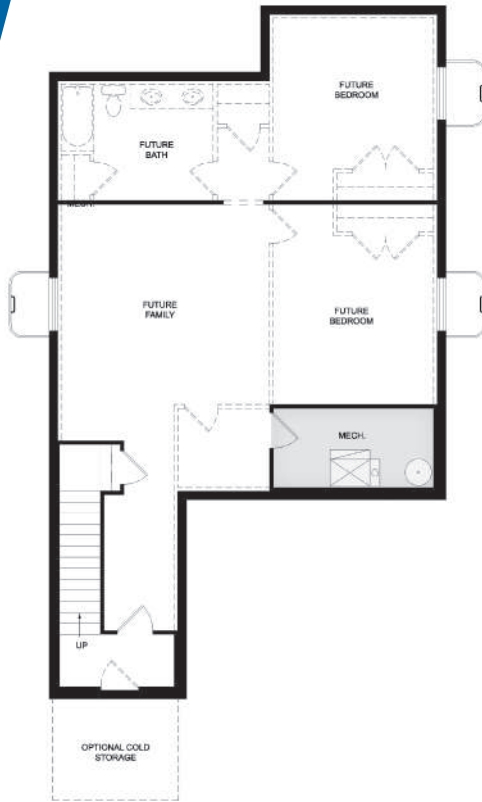

# Rose

Total Sq. Ft. 2,374

Finished Sq. Ft. 1,179

Bedrooms: 1

Bathrooms: 1.5

BASEMENT FLOOR | 1,195 SQ. FT.

MAIN FLOOR | 1,179 SQ. FT.

## Plan Features

- Rambler – Master On Main
- Large Walk-In Master Closet