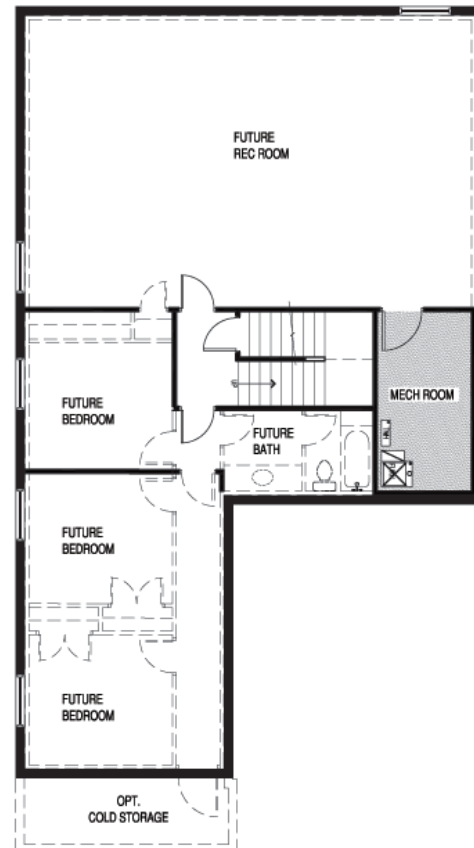

Princeton

Total Sq. Ft. 3,394

Finished Sq. Ft. 1,713

Bedrooms: 1/2

Bathrooms: 1.5/2

MAIN FLOOR | 1,713 SQ. FT.

BASEMENT FLOOR | 1,681 SQ. FT.

Plan FEATURES

- Continuous Grand Room
- Large Mud Room
- Corner Pantry
- Large Office Space

TETON
VILLAGE

Princeton

Traditional

Craftsman

Farmhouse

wright HOMES

* All renderings of exteriors and floor plans are artist conceptions and may vary from actual home as built. Dimensions, options, features and specifications are approximate and subject to field variation, as well as change without notice.