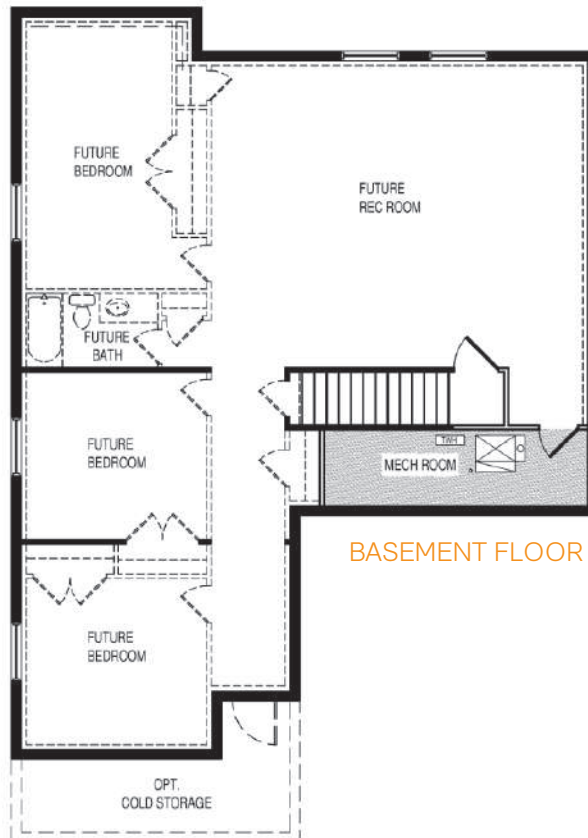

Kennedy

Total Sq. Ft. 3,137

Finished Sq. Ft. 1,563

Bedrooms: 3

Bathrooms: 2

MAIN FLOOR | 1,563 SQ. FT.

Plan FEATURES

- Open Concept Great Room
- Owner's Walk In Closet
- Mechanical Room Downstairs

BASEMENT FLOOR | 1,574 SQ. FT.

JACKSON

Kennedy

Traditional

Craftsman

Farmhouse

wright HOMES

* All renderings of exteriors and floor plans are artist conceptions and may vary from actual home as built. Dimensions, options, features and specifications are approximate and subject to field variation, as well as change without notice.