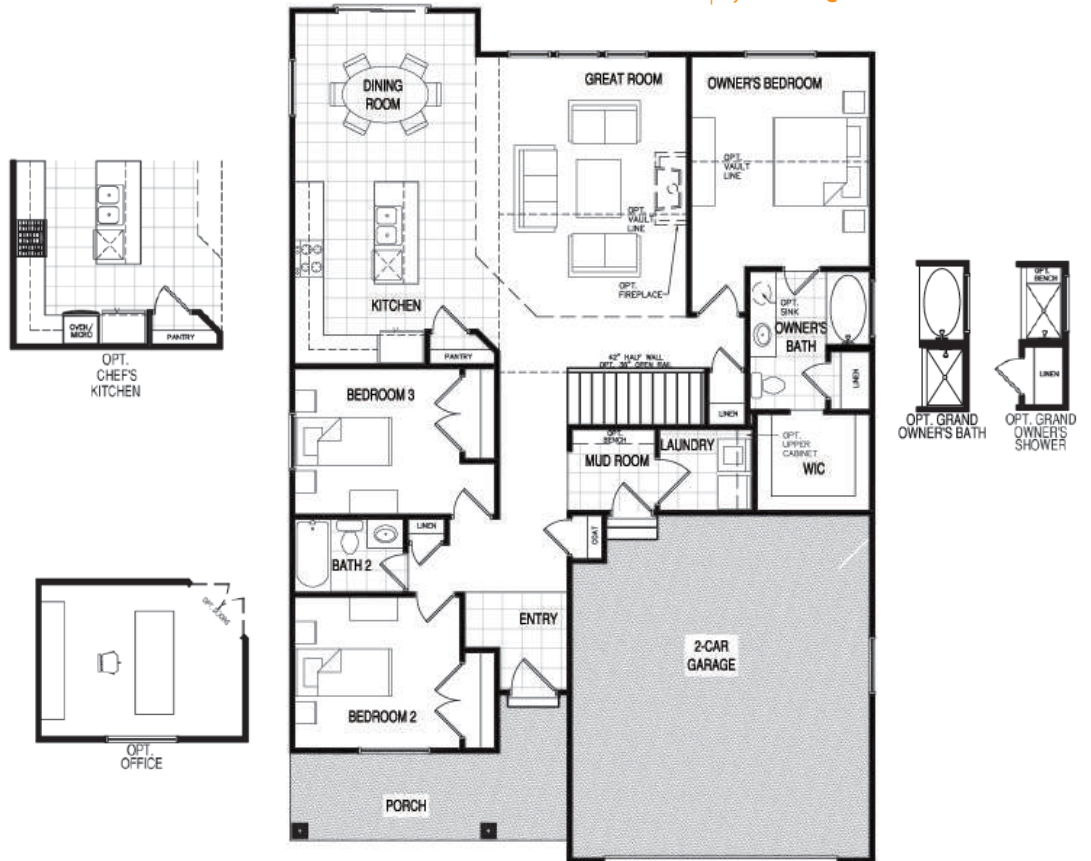

Kennedy

Total Sq. Ft. 3,137

Finished Sq. Ft. 1,563

Bedrooms: 3

Bathrooms: 2

MAIN FLOOR | 1,563 SQ. FT.

Plan FEATURES

- Open Concept Great Room
- Owner's Walk In Closet
- Mechanical Room Downstairs

BASEMENT FLOOR | 1,574 SQ. FT.

JACKSON

Kennedy

Traditional

Craftsman

Farmhouse

wright HOMES

* All renderings of exteriors and floor plans are artist conceptions and may vary from actual home as built. Dimensions, options, features and specifications are approximate and subject to field variation, as well as change without notice.