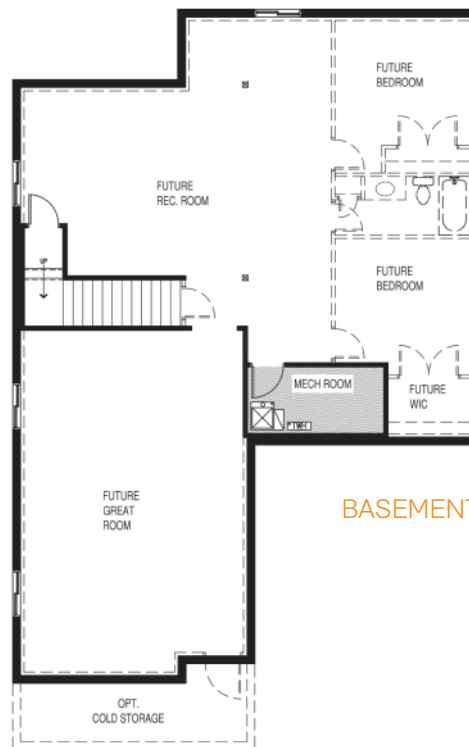

# Baltimore

Total Sq. Ft. 3,621

Finished Sq. Ft. 1,920

Bedrooms: 3

Bathrooms: 2

MAIN FLOOR | 1828 SQ. FT.

## Plan FEATURES

- Mud Room off of Garage
- Large Corner Pantry
- Mechanical Room in Basement
- Open Grand Entry

BASEMENT FLOOR | 1793 SQ. FT.

# JACKSON

Baltimore

Traditional

Craftsman

Farmhouse

\* All renderings of exteriors and floor plans are artist conceptions and may vary from actual home as built. Dimensions, options, features and specifications are approximate and subject to field variation, as well as change without notice.