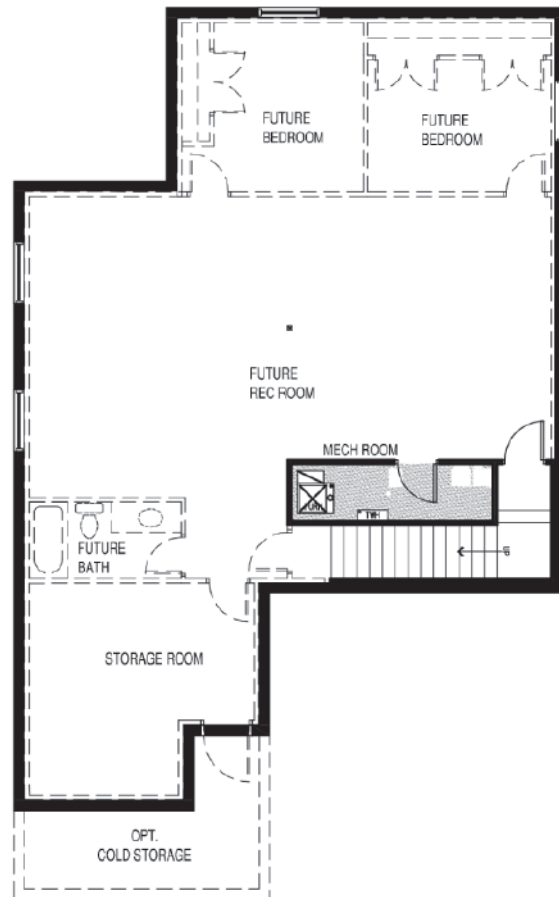

Alice

Total Sq. Ft. 2,923

Finished Sq. Ft. 1,528

Bedrooms: 1/2

Bathrooms: 1.5/2

MAIN FLOOR | 1,464 SQ. FT.

BASEMENT FLOOR | 1,459 SQ. FT.

Plan FEATURES

- Large Office Space
- Backyard Covered Patio
- Large Kitchen Island
- Mechanical Room Downstairs

TETON
VILLAGE

Artice

Traditional

Craftsman

Farmhouse

wright HOMES

* All renderings of exteriors and floor plans are artist conceptions and may vary from actual home as built. Dimensions, options, features and specifications are approximate and subject to field variation, as well as change without notice.