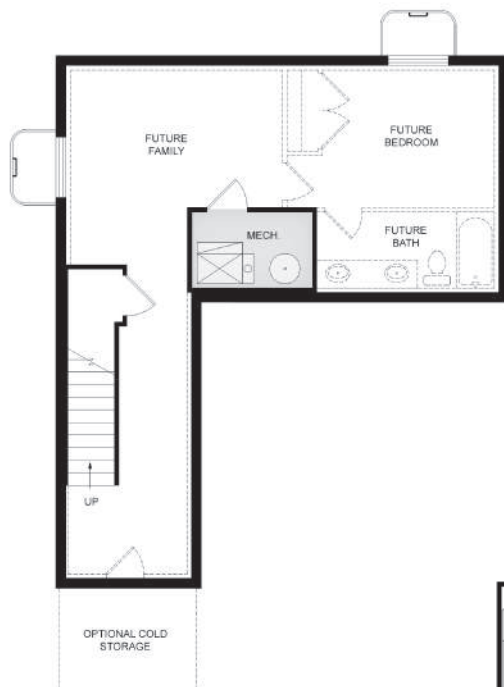

# Turner

Total Sq. Ft. 2,315

Finished Sq. Ft. 1,641

Bedrooms: 4

Bathrooms: 2.5

BASEMENT FLOOR | 674 SQ. FT.

MAIN FLOOR | 700 SQ. FT.

## Plan FEATURES

- Continuous Grand Room
- Backyard View From Kitchen Sink
- Large Corner Pantry
- Lots Of Closet Space In Bedrooms
- Mechanical Room Downstairs

UPPER FLOOR | 2 941 SQ. FT.