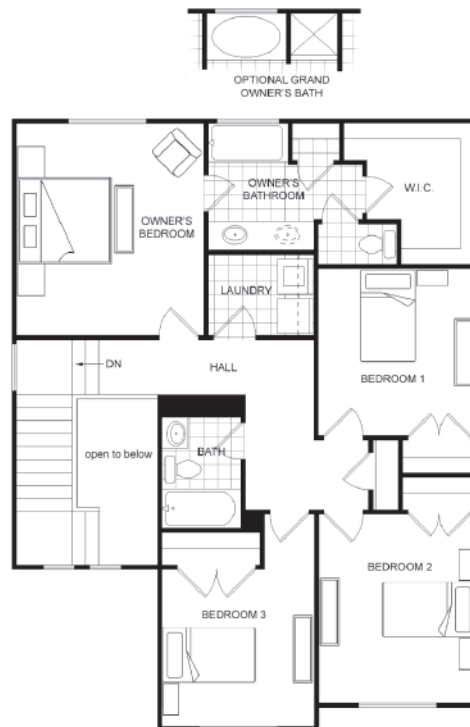

# Turner

Total Sq. Ft. 2,315

Finished Sq. Ft. 1,641

Bedrooms: 4

Bathrooms: 2.5

BASEMENT FLOOR | 674 SQ. FT.

MAIN FLOOR | 700 SQ. FT.

## Plan FEATURES

- Continuous Grand Room
- Backyard View From Kitchen Sink
- Large Corner Pantry
- Lots Of Closet Space In Bedrooms
- Mechanical Room Downstairs

UPPER FLOOR | 2 941 SQ. FT.