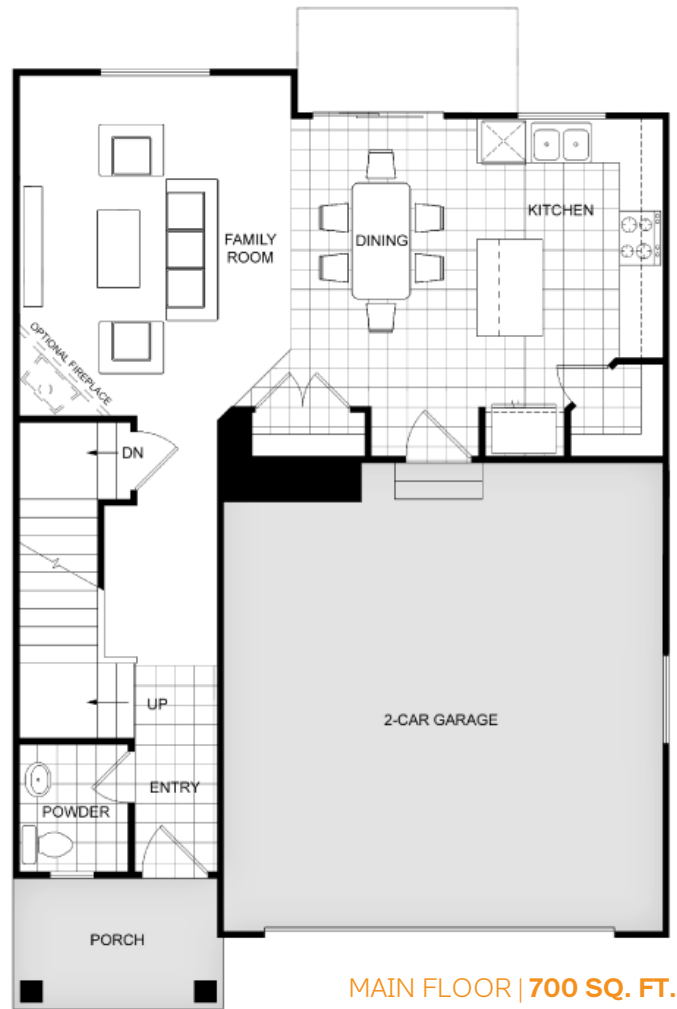

# Turner

Total Sq. Ft. 2,315

Finished Sq. Ft. 1,641

Bedrooms: 4

Bathrooms: 2.5

BASEMENT FLOOR | 674 SQ. FT.

MAIN FLOOR | 700 SQ. FT.

## Plan FEATURES

- Continuous Grand Room
- Backyard View From Kitchen Sink
- Large Corner Pantry
- Lots Of Closet Space In Bedrooms
- Mechanical Room Downstairs

UPPER FLOOR | 2 941 SQ. FT.