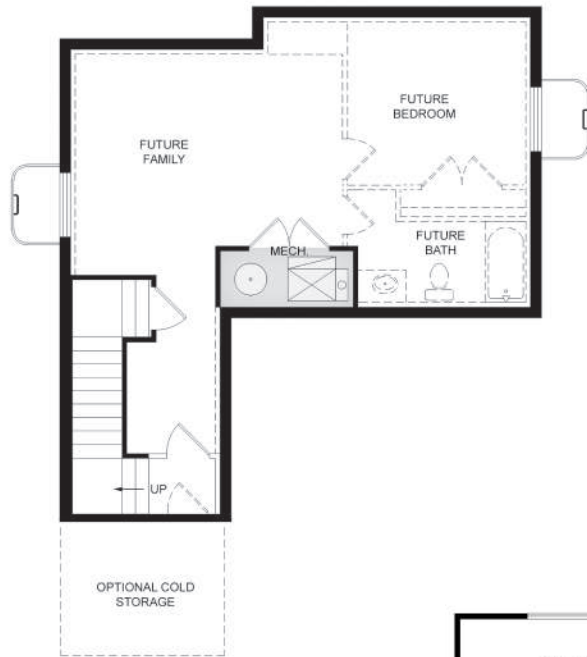

Farmhouse

Craftsman

Shey

Total Sq. Ft. 2,305

Finished Sq. Ft. 1,576

Bedrooms: 3

Bathrooms: 2.5

BASEMENT FLOOR | 729 SQ. FT.

MAIN FLOOR | 718 SQ. FT.

UPPER FLOOR | 858 SQ. FT.

Plan Features

- Large Covered Front Porch
- Open Entry
- Garage Entry To Home Opens Into A "Mud Room"
- Laundry Upstairs