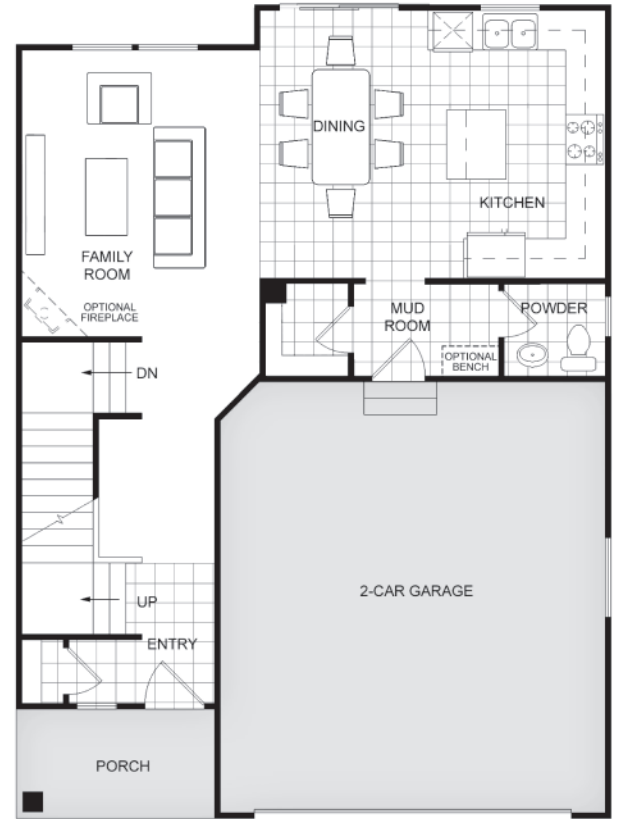

Farmhouse

Craftsman

Shey

Total Sq. Ft. 2,305

Finished Sq. Ft. 1,576

Bedrooms: 3

Bathrooms: 2.5

BASEMENT FLOOR | 729 SQ. FT.

MAIN FLOOR | 718 SQ. FT.

UPPER FLOOR | 858 SQ. FT.

Plan Features

- Large Covered Front Porch
- Open Entry
- Garage Entry To Home Opens Into A "Mud Room"
- Laundry Upstairs