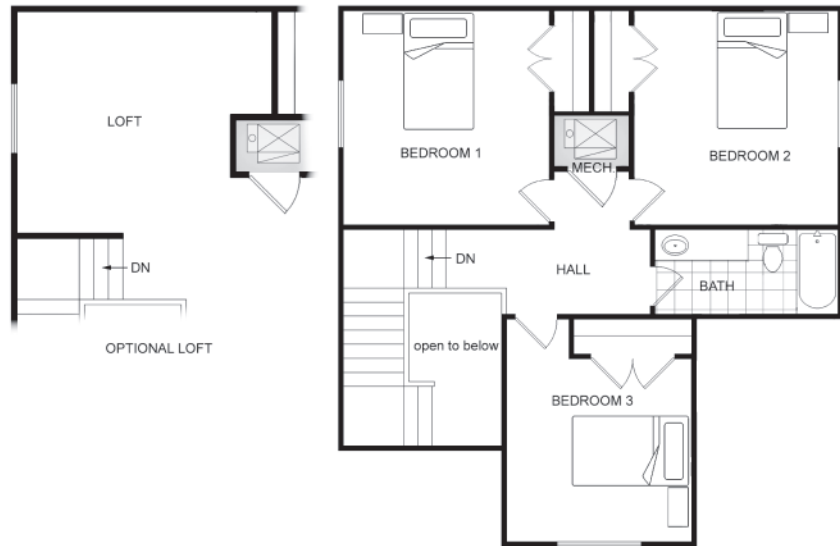

Farmhouse

Craftsman

Rose II

Total Sq. Ft. 3,050

Finished Sq. Ft. 1,855

Bedrooms: 4

Bathrooms: 2.5

BASEMENT FLOOR | 1,195 SQ. FT.

MAIN FLOOR | 1,179 SQ. FT.

UPPER FLOOR | 676 SQ. FT.

Plan Features

- Master On Main
- 2-Car Garage Enters Into "Mud Room"
- Possible 6-Bedroom
- Large Walk-In Master Closet