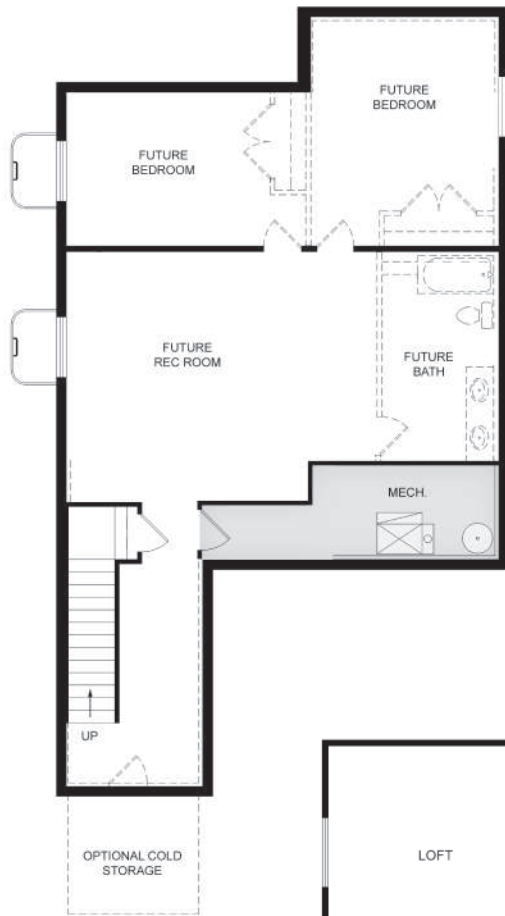

Farmhouse

Craftsman

Rose II

Total Sq. Ft. 3,050

Finished Sq. Ft. 1,855

Bedrooms: 4

Bathrooms: 2.5

BASEMENT FLOOR | 1,195 SQ. FT.

MAIN FLOOR | 1,179 SQ. FT.

UPPER FLOOR | 676 SQ. FT.

Plan Features

- Master On Main
- 2-Car Garage Enters Into "Mud Room"
- Possible 6-Bedroom
- Large Walk-In Master Closet