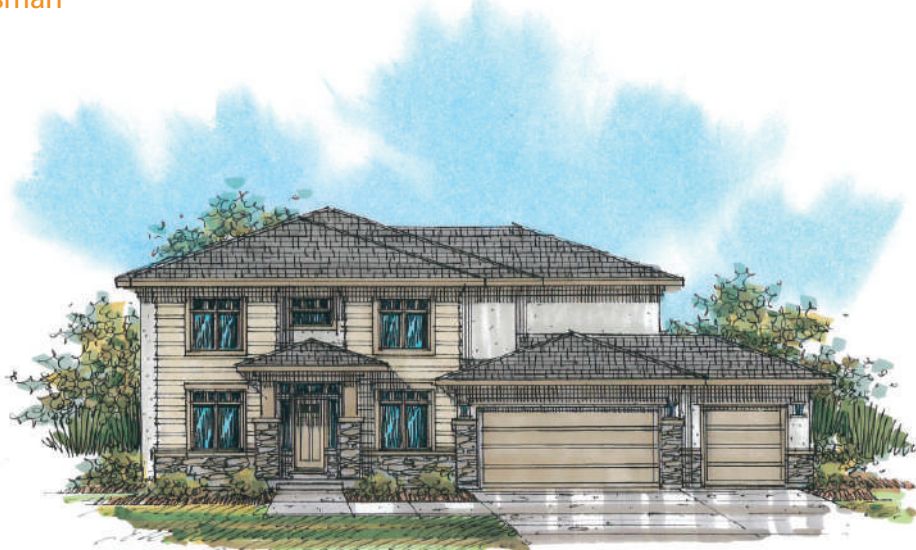

Farmhouse

Craftsman

Prairie

Prescott

Total Sq. Ft. 4,789

Finished Sq. Ft. 3,161

Bedrooms: 4

Bathrooms: 2.5

MAIN FLOOR | 1,565 SQ. FT.

UPPER FLOOR | 1,596 SQ. FT.

BASEMENT FLOOR | 1,628 SQ. FT.

Plan FEATURES

- Separate Living And Den
- Two-Story Entry
- Large Kitchen With Pantry
- Covered Front Porch
- Four Bedroom With Loft