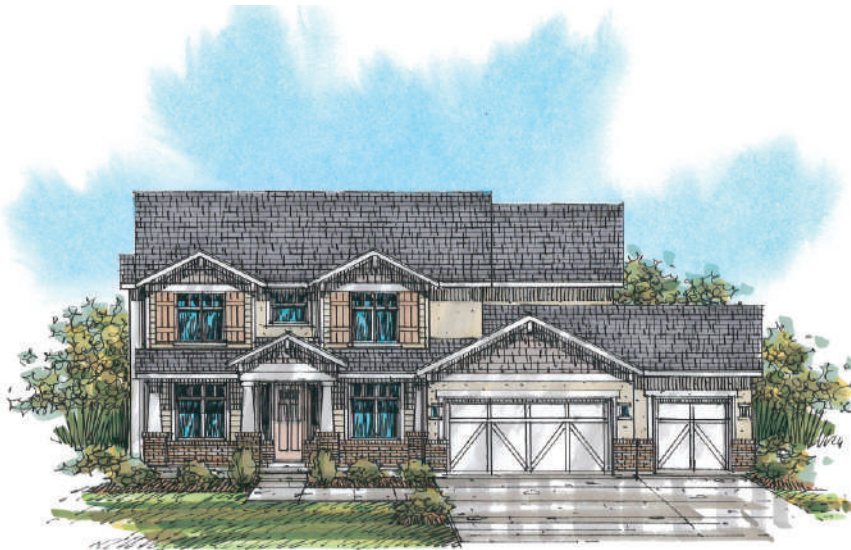

Farmhouse

Craftsman

Prairie

Prescott

Total Sq. Ft. 4,789

Finished Sq. Ft. 3,161

Bedrooms: 4

Bathrooms: 2.5

MAIN FLOOR | 1,565 SQ. FT.

UPPER FLOOR | 1,596 SQ. FT.

BASEMENT FLOOR | 1,628 SQ. FT.

Plan FEATURES

- Separate Living And Den
- Two-Story Entry
- Large Kitchen With Pantry
- Covered Front Porch
- Four Bedroom With Loft