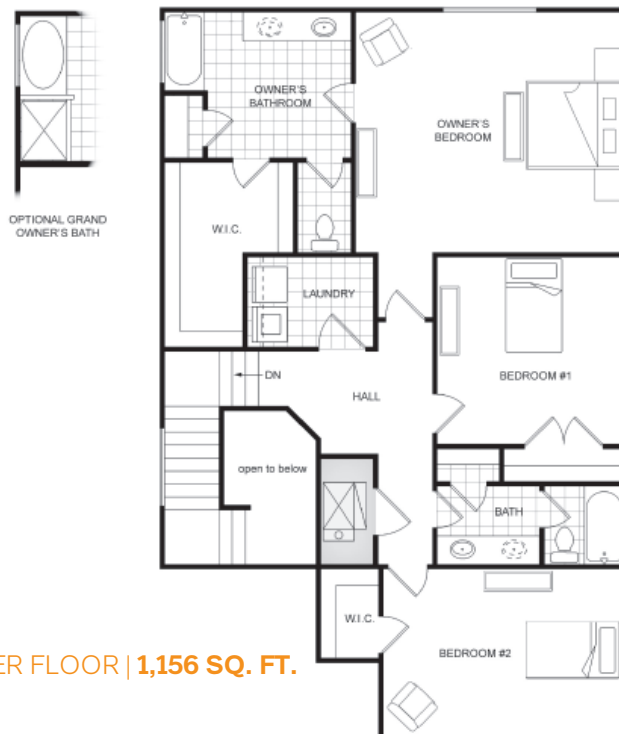

# Columbia

Total Sq. Ft. 3,209

Finished Sq. Ft. 2,174

Bedrooms: 3

Bathrooms: 2.5

BASEMENT FLOOR | 1,035 SQ. FT.

MAIN FLOOR | 1,018 SQ. FT.

## Plan FEATURES

- Continuous Grand Room
- Backyard View From Kitchen Sink
- Large Corner Pantry
- Lots Of Closet Space In Bedrooms
- Mechanical Room Downstairs

UPPER FLOOR | 1,156 SQ. FT.