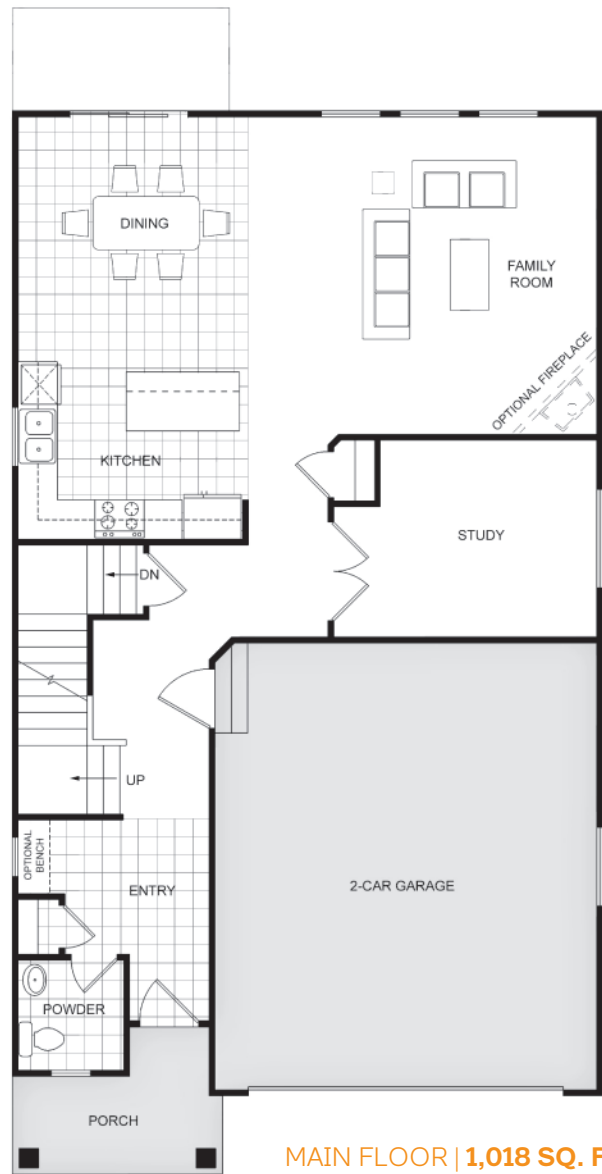

# Columbia

Total Sq. Ft. 3,209

Finished Sq. Ft. 2,174

Bedrooms: 3

Bathrooms: 2.5

BASEMENT FLOOR | 1,035 SQ. FT.

MAIN FLOOR | 1,018 SQ. FT.

## Plan FEATURES

- Continuous Grand Room
- Backyard View From Kitchen Sink
- Large Corner Pantry
- Lots Of Closet Space In Bedrooms
- Mechanical Room Downstairs

UPPER FLOOR | 1,156 SQ. FT.