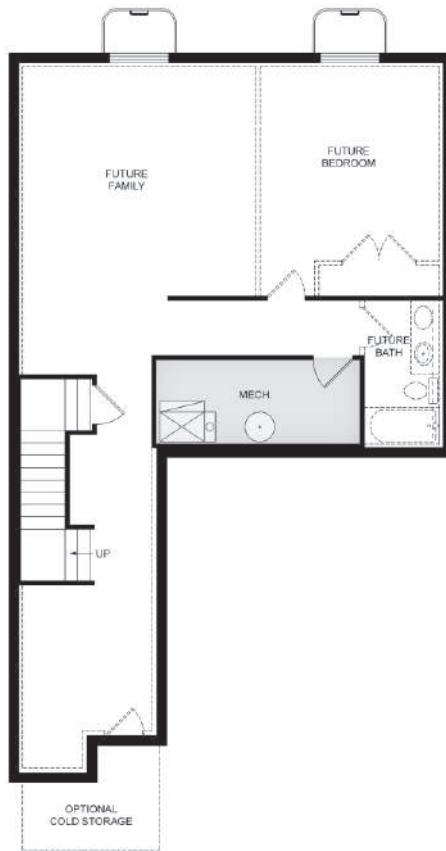

# Columbia

Total Sq. Ft. 3,209

Finished Sq. Ft. 2,174

Bedrooms: 3

Bathrooms: 2.5

BASEMENT FLOOR | 1,035 SQ. FT.

MAIN FLOOR | 1,018 SQ. FT.

## Plan FEATURES

- Continuous Grand Room
- Backyard View From Kitchen Sink
- Large Corner Pantry
- Lots Of Closet Space In Bedrooms
- Mechanical Room Downstairs

UPPER FLOOR | 1,156 SQ. FT.