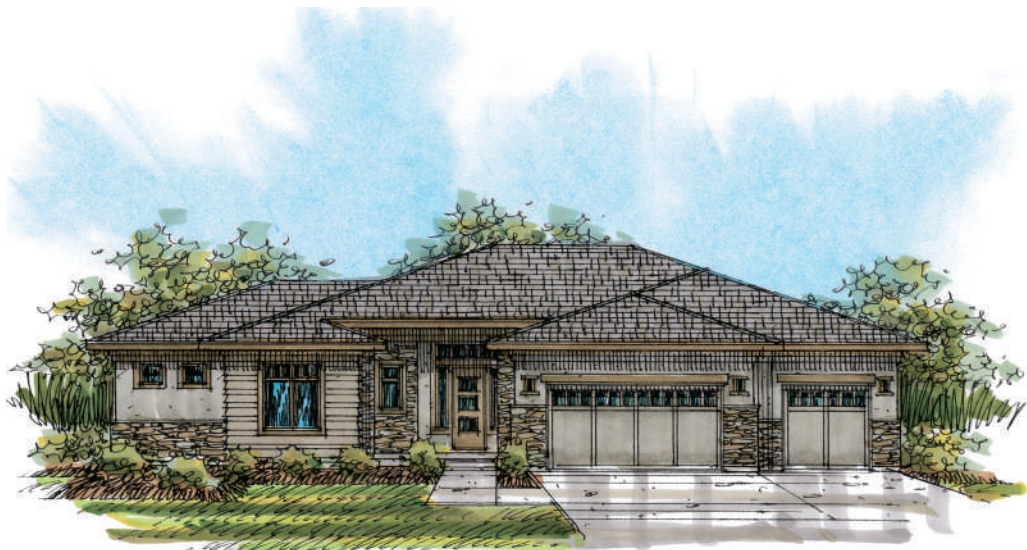

Farmhouse

Craftsman

Prairie

Bentley II

Bentley II

Total Sq. Ft. 4,863

Finished Sq. Ft. 2,476

Bedrooms: 3/4

Bathrooms: 2.5

MAIN FLOOR | 2,476 SQ. FT.

Plan FEATURES

- Spacious great room
- Large bedrooms
- Convenient mud room and laundry room
- Large master closet
- One of our best sellers!

BASEMENT FLOOR | 2,387 SQ. FT.