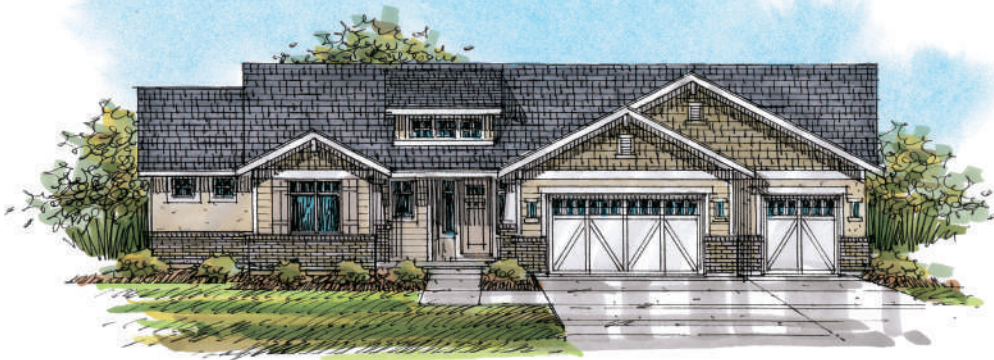

Farmhouse

Craftsman

Prairie

Bentley II

Bentley II

Total Sq. Ft. 4,863

Finished Sq. Ft. 2,476

Bedrooms: 3/4

Bathrooms: 2.5

MAIN FLOOR | 2,476 SQ. FT.

Plan FEATURES

- Spacious great room
- Large bedrooms
- Convenient mud room and laundry room
- Large master closet
- One of our best sellers!

BASEMENT FLOOR | 2,387 SQ. FT.