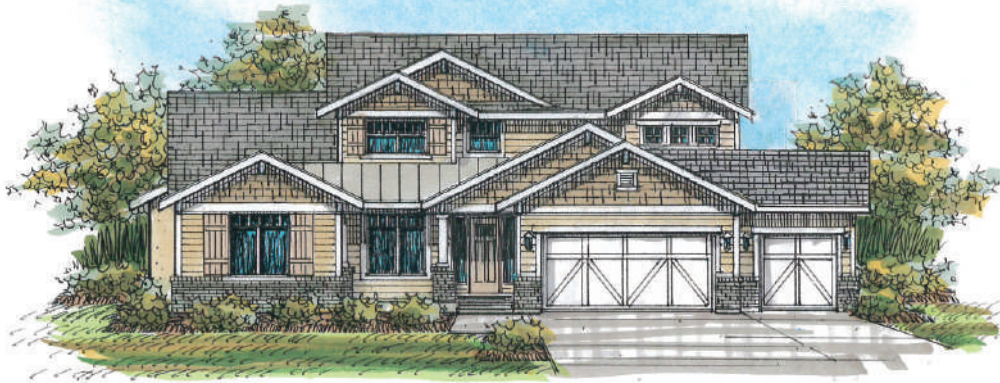

Farmhouse

Craftsman

Prairie

Stonehaven

Stonehaven

Total Sq. Ft. 5,719

Finished Sq. Ft. 3,269

Bedrooms: 5/6

Bathrooms: 4.5

MAIN FLOOR | 2,304 SQ. FT.

UPPER FLOOR | 965 SQ. FT.

BASEMENT FLOOR | 2,450 SQ. FT.

Plan FEATURES

- Stunning Two-Story Entry And Great Room
- Open Kitchen/Great Room For Family Gatherings
- Awesome Master Suite W/Door To Deck
- 3 Large Bedrooms Upstairs
- Upstairs Loft Open To Great Room And Entry Below
- Covered Patio