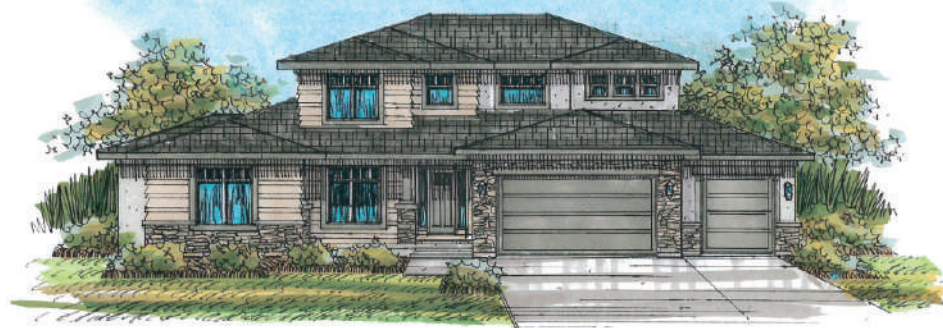

Farmhouse

Craftsman

Prairie

Stonehaven

Stonehaven

Total Sq. Ft. 5,719

Finished Sq. Ft. 3,269

Bedrooms: 5/6

Bathrooms: 4.5

MAIN FLOOR | 2,304 SQ. FT.

UPPER FLOOR | 965 SQ. FT.

BASEMENT FLOOR | 2,450 SQ. FT.

Plan FEATURES

- Stunning Two-Story Entry And Great Room
- Open Kitchen/Great Room For Family Gatherings
- Awesome Master Suite W/Door To Deck
- 3 Large Bedrooms Upstairs
- Upstairs Loft Open To Great Room And Entry Below
- Covered Patio