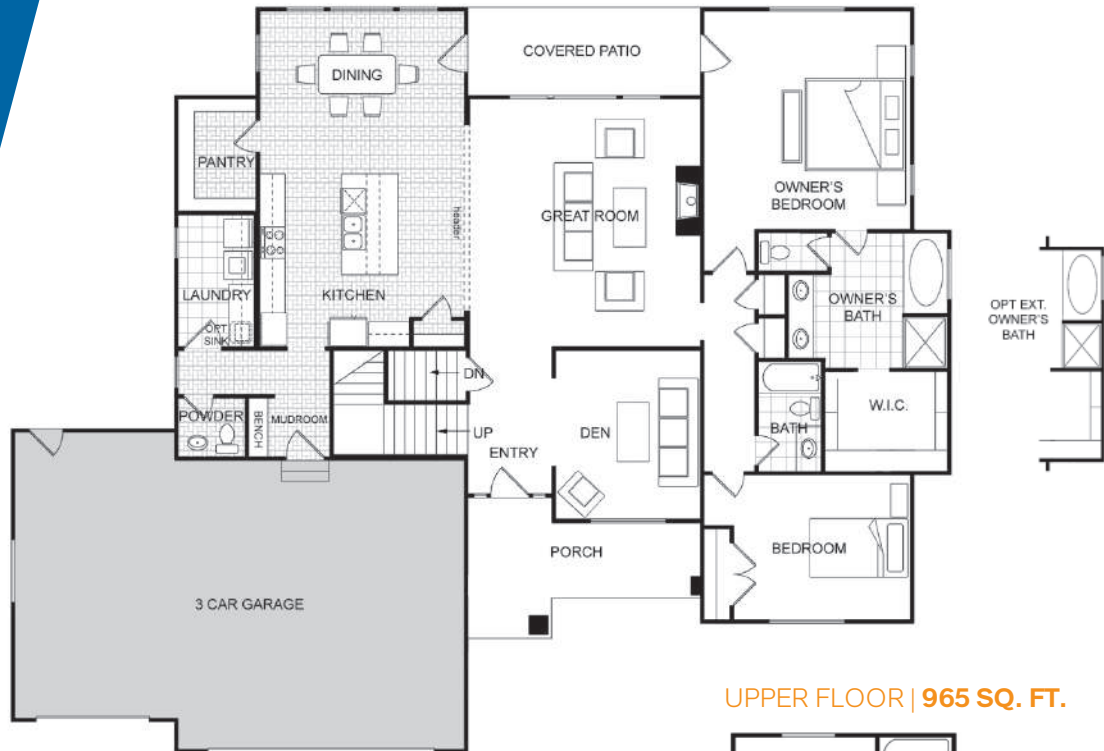

Farmhouse

Craftsman

Prairie

Stonehaven

Stonehaven

Total Sq. Ft. 5,719

Finished Sq. Ft. 3,269

Bedrooms: 5/6

Bathrooms: 4.5

MAIN FLOOR | 2,304 SQ. FT.

UPPER FLOOR | 965 SQ. FT.

BASEMENT FLOOR | 2,450 SQ. FT.

Plan FEATURES

- Stunning Two-Story Entry And Great Room
- Open Kitchen/Great Room For Family Gatherings
- Awesome Master Suite W/Door To Deck
- 3 Large Bedrooms Upstairs
- Upstairs Loft Open To Great Room And Entry Below
- Covered Patio