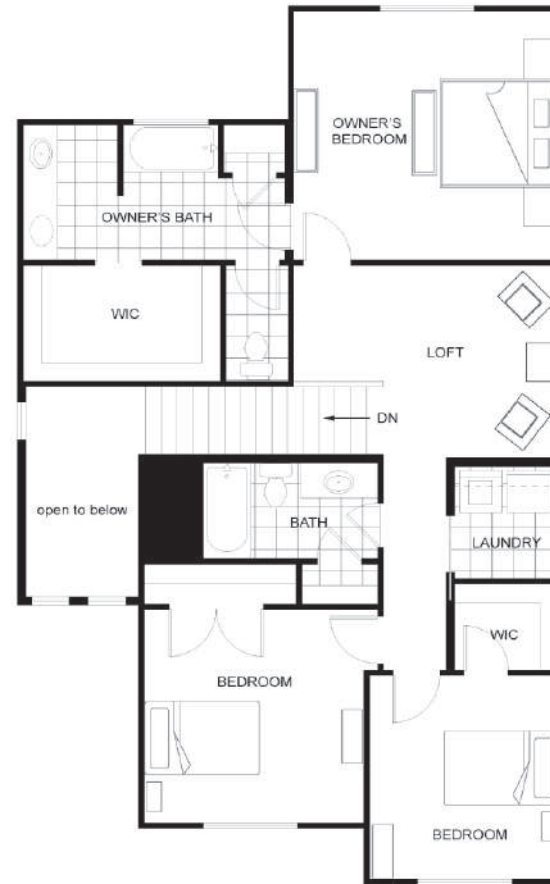

Roosevelt

* All renderings of exteriors and floor plans are artist conceptions and may vary from actual home as built. Dimensions, options, features and specifications are approximate and subject to field variation, as well as change without notice.

Roosevelt

Total Sq. Ft. 1,771

Bedrooms: 3

Bathrooms: 2.5

MAIN FLOOR | 687 SQ. FT.

UPPER FLOOR | 1,084 SQ. FT.

Optional Owner's Bedroom