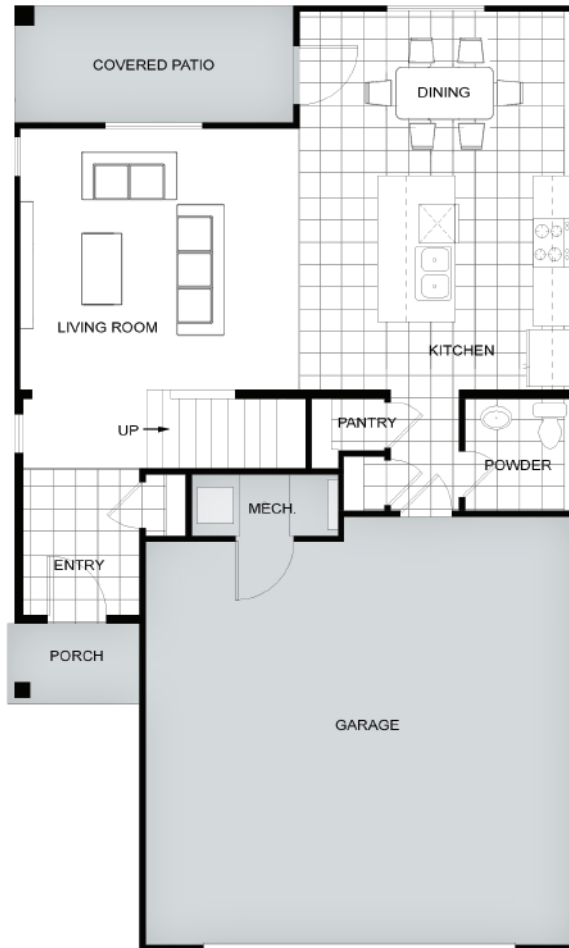

Roosevelt

Total Sq. Ft. 1,771

Bedrooms: 3

Bathrooms: 2.5

MAIN FLOOR | 687 SQ. FT.

UPPER FLOOR | 1,084 SQ. FT.

Optional Owner's Bedroom