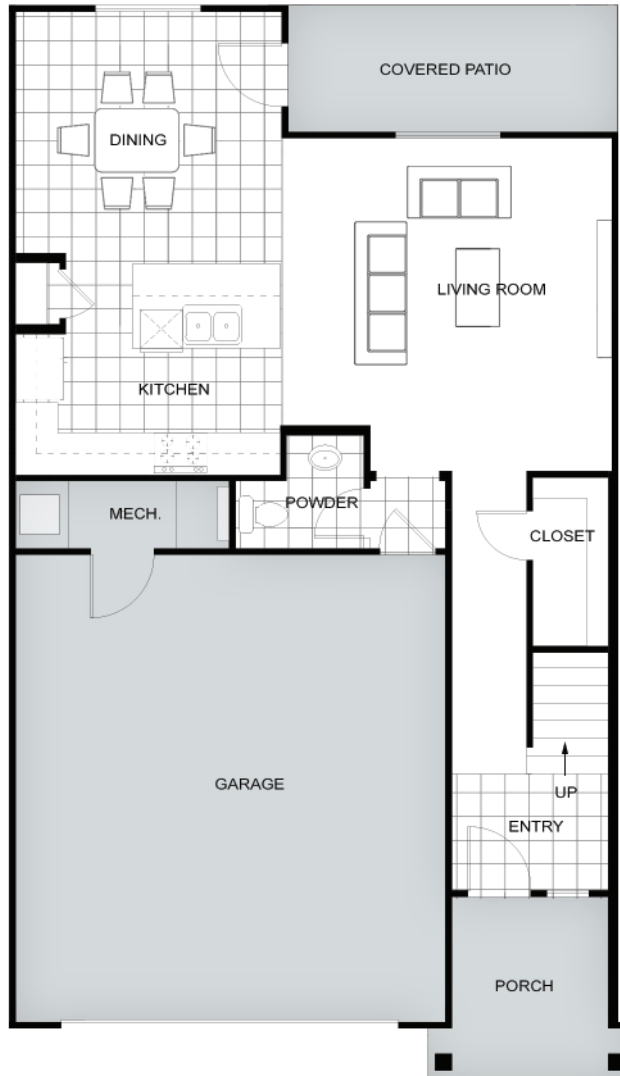

Lincoln

Total Sq. Ft. 1,717

Bedrooms: 3

Bathrooms: 2.5

MAIN FLOOR | 753 SQ. FT.

UPPER FLOOR | 964 SQ. FT.