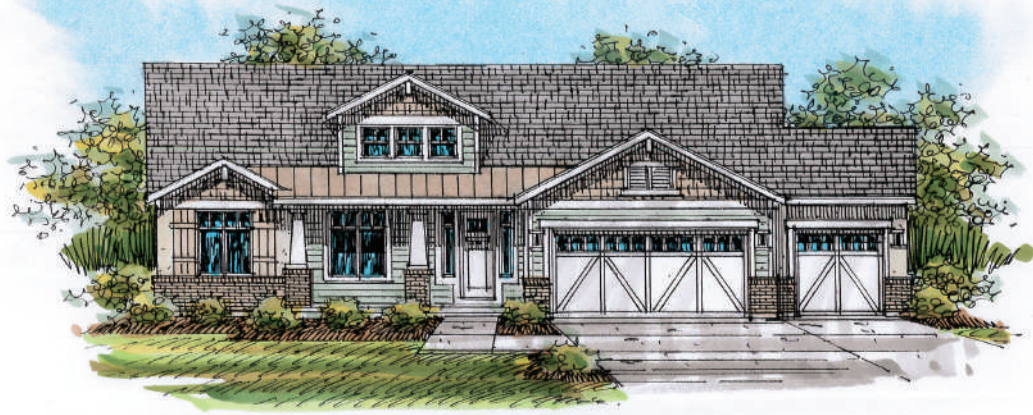

Farmhouse

Craftsman

Prairie

Belmont

Total Sq. Ft. 4,424

Finished Sq. Ft. 2,228

Bedrooms: 3

Bathrooms: 2.5

MAIN FLOOR | 2,228 SQ. FT.

Plan FEATURES

- A home with everything
- Mud room
- Spacious master suite
- Island kitchen
- Volume ceilings in great room
- Covered front porch

BASEMENT FLOOR | 2,196 SQ. FT.