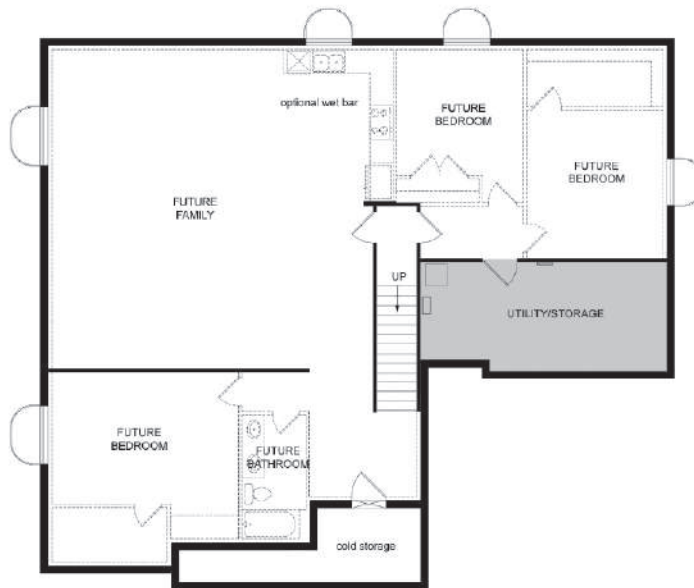

Farmhouse

Craftsman

Prairie

Belmont

Total Sq. Ft. 4,424

Finished Sq. Ft. 2,228

Bedrooms: 3

Bathrooms: 2.5

MAIN FLOOR | 2,228 SQ. FT.

Plan FEATURES

- A home with everything
- Mud room
- Spacious master suite
- Island kitchen
- Volume ceilings in great room
- Covered front porch

BASEMENT FLOOR | 2,196 SQ. FT.