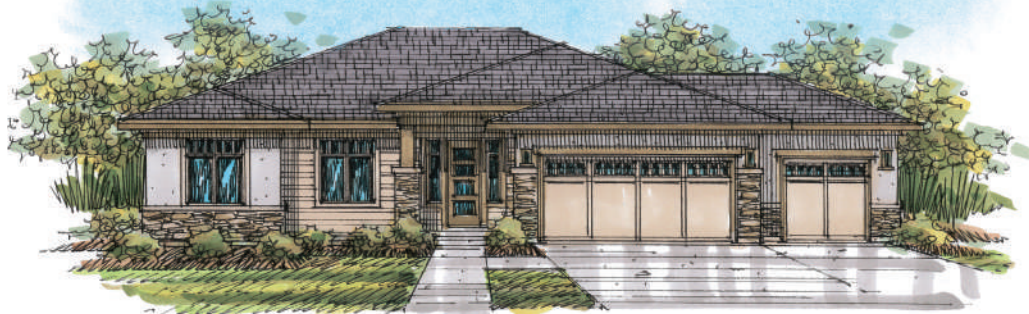

Farmhouse

Craftsman

Prairie

Belmont

Total Sq. Ft. 4,424

Finished Sq. Ft. 2,228

Bedrooms: 3

Bathrooms: 2.5

MAIN FLOOR | 2,228 SQ. FT.

Plan FEATURES

- A home with everything
- Mud room
- Spacious master suite
- Island kitchen
- Volume ceilings in great room
- Covered front porch

BASEMENT FLOOR | 2,196 SQ. FT.