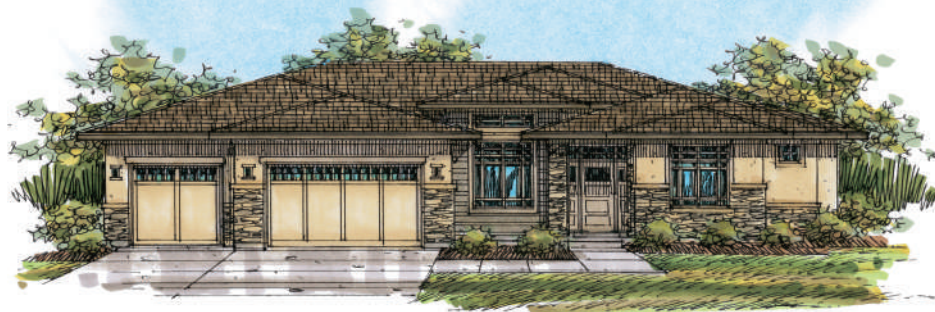

Farmhouse

Craftsman

Prairie

Bayhill

Total Sq. Ft. 5,773

Finished Sq. Ft. 2,876

Bedrooms: 4

Bathrooms: 2.5

Plan FEATURES

- Large Covered Patio
- Well Equipped Master Suite
- Optional Guest Room With Bathroom And Wet Bar
- Gourmet Kitchen With Large Pantry