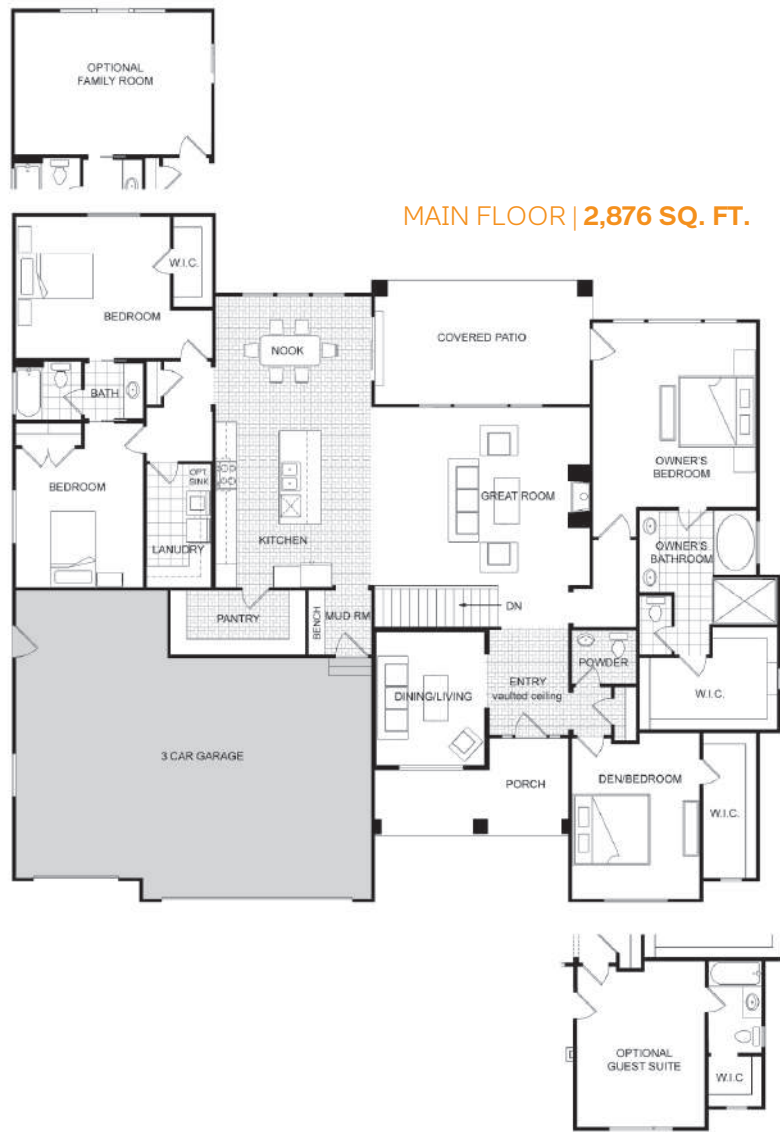

Farmhouse

Craftsman

Prairie

Bayhill

Total Sq. Ft. 5,773

Finished Sq. Ft. 2,876

Bedrooms: 4

Bathrooms: 2.5

Plan FEATURES

- Large Covered Patio
- Well Equipped Master Suite
- Optional Guest Room With Bathroom And Wet Bar
- Gourmet Kitchen With Large Pantry