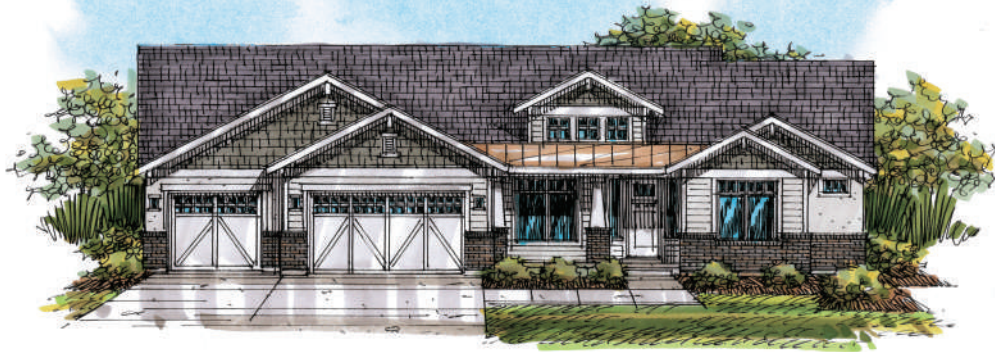

Farmhouse

Craftsman

Prairie

Bayhill

Total Sq. Ft. 5,773

Finished Sq. Ft. 2,876

Bedrooms: 4

Bathrooms: 2.5

Plan FEATURES

- Large Covered Patio
- Well Equipped Master Suite
- Optional Guest Room With Bathroom And Wet Bar
- Gourmet Kitchen With Large Pantry